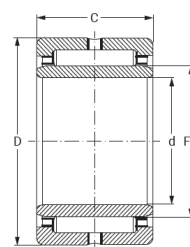

Gallery

NKI