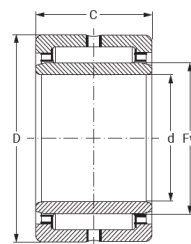

Gallery

NKI