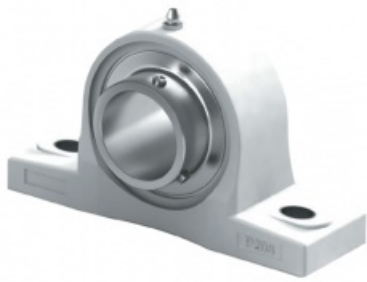

Karta produktu: Pillow Block Stainless Steel
Thermoplastic SUCP208-TP

product code: **SUCP208-TP-MTM**
product ean: **5907772139141**

d [mm]	40
h [mm]	49,2
a [mm]	184
e [mm]	137
b [mm]	54
S1 [mm]	14
S2 [mm]	18
g [mm]	19,5
W [mm]	101
Bi [mm]	49,2
n [mm]	19
Śruba	M12
Uwaga	-

Warianty produktu

Index	Price
Pillow Block Stainless Steel Thermoplastic SUCP208-TP SUCP208-TP-MTM	Product prices will become visible after signing in.