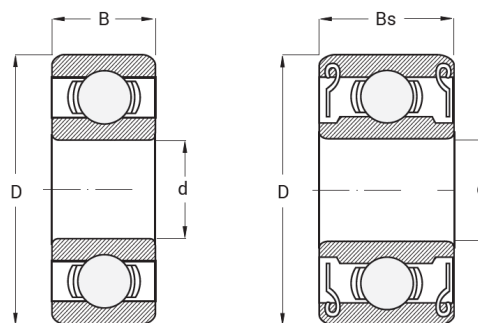

Gallery

ZZ & 2RS