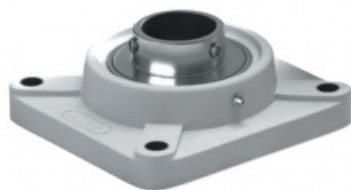

product code: **SUCF207-TP-MTM**
product ean: **5907772138939**

d [mm]	35
a [mm]	118
e [mm]	92
i [mm]	19
g [mm]	16
l [mm]	34
s [mm]	14
z [mm]	44,4
Bi [mm]	42,9
n [mm]	17,5
Śruba	M12

Warianty produktu

Index

Pillow Block Stainless Steel Thermoplastic SUCF207-TP
SUCF207-TP-MTM

Price

Product prices will become visible after signing in.

Gallery