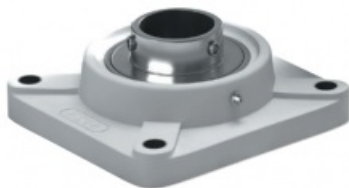

product code: **SUCF207-TP-MTM**

product ean: **5907772138939**

d [mm]	35
a [mm]	118
e [mm]	92
i [mm]	19
g [mm]	16
l [mm]	34
s [mm]	14
z [mm]	44,4
Bi [mm]	42,9
n [mm]	17,5
Śruba	M12

## Warianty produktu

Index	Price
<b>Pillow Block Stainless Steel Thermoplastic SUCF207-TP SUCF207-TP-MTM</b>	Product prices will become visible after signing in.