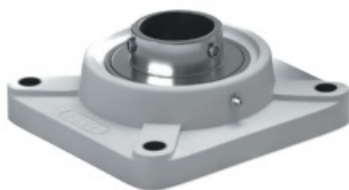

product code: **SUCF207-TP-MTM**
product ean: **5907772138939**

d [mm]	35
a [mm]	118
e [mm]	92
i [mm]	19
g [mm]	16
l [mm]	34
s [mm]	14
z [mm]	44,4
Bi [mm]	42,9
n [mm]	17,5
Bolt	M12

Warianty produktu

Index

Pillow Block Stainless Steel Thermoplastic SUCF207-TP
SUCF207-TP-MTM

Price

Product prices will become visible after signing in.

Gallery