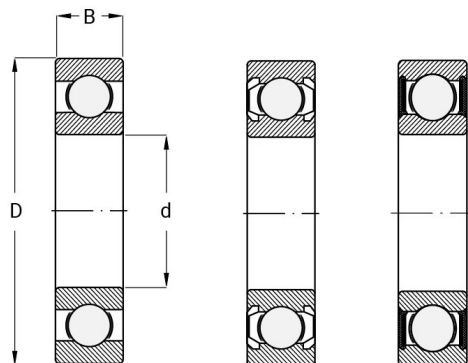

Gallery

Product description

Łożysko Kulkowe Jednorzędowe 6000 2RS

Wymiary łożyska kulkowego jednorzędowego 6000 2RS

d = 10 mm

D = 26 mm