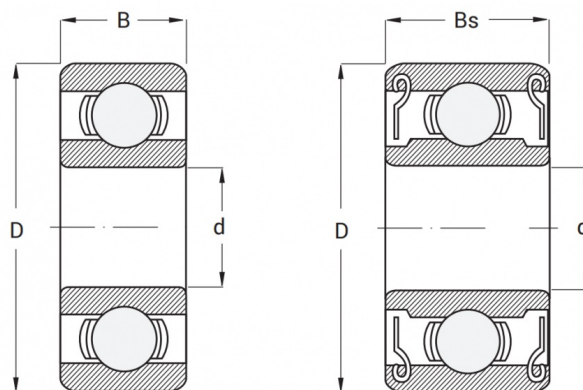

Gallery

ZZ & 2RS