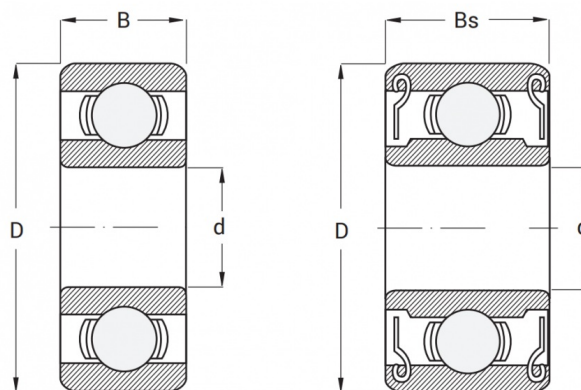

product code: 638-ZZ-MTM
product ean: 5907772117330

d [mm]	8
D [mm]	28
B [mm]	9,0
Bs [mm]	9,0
nośność dynam. [N]	4550
nośność stat. [N]	1970
Waga [kg]	0,02830

Warianty produktu

Index	Price
Bearing 638 ZZ 638-ZZ-MTM	Product prices will become visible after signing in.

Gallery

ZZ & 2RS