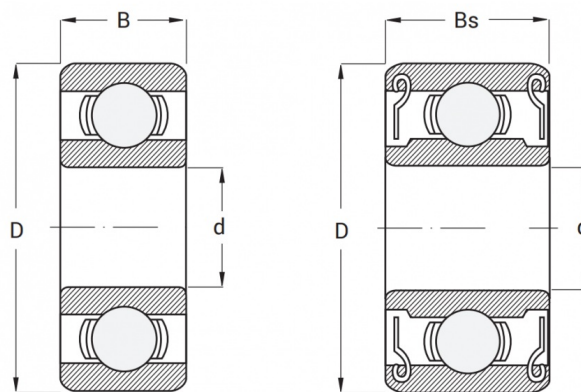

Gallery

ZZ & 2RS