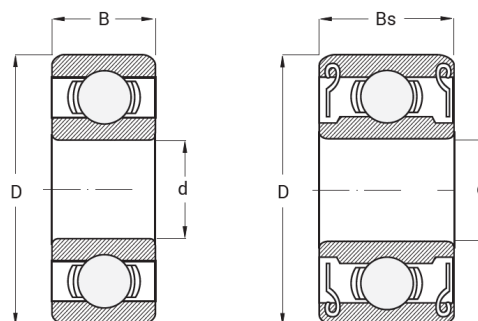

product code: **MR105-2RS-MTM**product ean: **5907772125342**

d [mm]	5
D [mm]	10
B [mm]	3
Waga [kg]	0,001

Warianty produktu

Index	Price
Bearing MR105 2RS MR105-2RS-MTM	Product prices will become visible after signing in.

Gallery

**ZZ & 2RS**