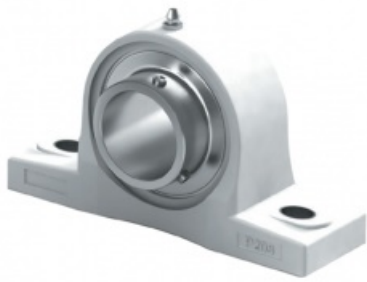

Karta produktu: Pillow Block Stainless Steel  
Thermoplastic SUCP203-TP

product code: **SUCP203-TP-MTM**  
product ean: **5907772146620**

d [mm]	17
h [mm]	33,3
a [mm]	127
e [mm]	95
b [mm]	38
S1 [mm]	11
S2 [mm]	14
g [mm]	14,2
W [mm]	65,5
Bi [mm]	31
n [mm]	12,7
Śruba	M10
Uwaga	-

## Warianty produktu

Index	Price
<b>Pillow Block Stainless Steel Thermoplastic SUCP203-TP SUCP203-TP-MTM</b>	Product prices will become visible after signing in.