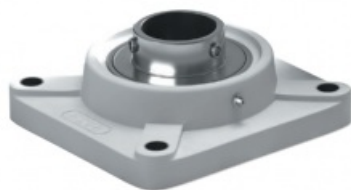

product code: **SUCF202-TP-MTM**

product ean: **5907772146613**

d [mm]	15
a [mm]	86
e [mm]	63,5
i [mm]	15
g [mm]	12
l [mm]	25,5
s [mm]	12
z [mm]	33,3
Bi [mm]	31
n [mm]	12,7
Śruba	M10

Warianty produktu

Index	Price
Pillow Block Stainless Steel Thermoplastic SUCF202-TP SUCF202-TP-MTM	Product prices will become visible after signing in.