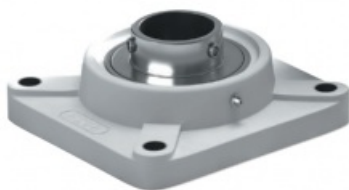

product code: **SUCF202-TP-MTM**

product ean: **5907772146613**

d [mm]	15
a [mm]	86
e [mm]	63,5
i [mm]	15
g [mm]	12
l [mm]	25,5
s [mm]	12
z [mm]	33,3
Bi [mm]	31
n [mm]	12,7
Śruba	M10

Warianty produktu

Index	Price
Pillow Block Stainless Steel Thermoplastic SUCF202-TP SUCF202-TP-MTM	Product prices will become visible after signing in.