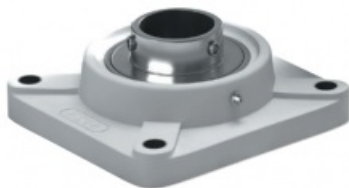

product code: **SUCF202-TP-MTM**

product ean: **5907772146613**

d [mm]	15
a [mm]	86
e [mm]	63,5
i [mm]	15
g [mm]	12
l [mm]	25,5
s [mm]	12
z [mm]	33,3
Bi [mm]	31
n [mm]	12,7
Śruba	M10

Warianty produktu

Index	Price
Pillow Block Stainless Steel Thermoplastic SUCF202-TP SUCF202-TP-MTM	Product prices will become visible after signing in.