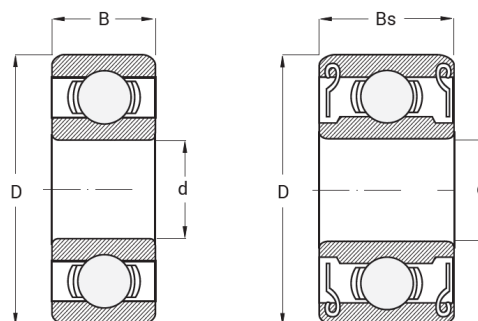

product code: **MR1526-2RS-MTM**product ean: **5907772146781**

d [mm]	15
D [mm]	26
B [mm]	7
Waga [kg]	0,013

Warianty produktu

Index	Price
Bearing MR1526-2RS MR1526-2RS-MTM	Product prices will become visible after signing in.

Gallery

ZZ & 2RS