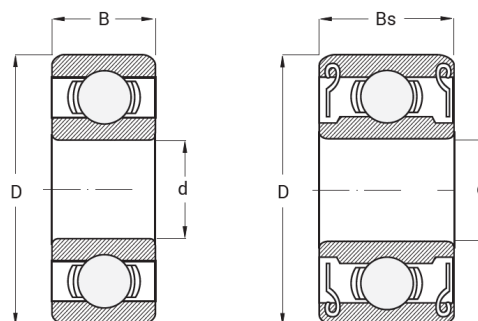

product code: **MR1731-2RS-MTM**product ean: **5907772146804**

d [mm]	17
D [mm]	31
B [mm]	10

Warianty produktu

Index	Price
Bearing MR1731-2RS MR1731-2RS-MTM	Product prices will become visible after signing in.

Gallery

ZZ & 2RS