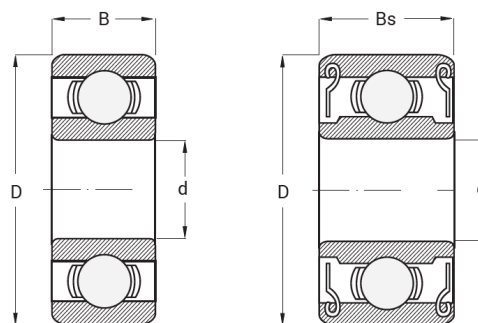

product code: MR2010-ZZ-MTM

product ean: 5907772147306

d [mm]	10
D [mm]	26
B [mm]	6

Warianty produktu

Index	Price
Bearing MR2010-ZZ MR2010-ZZ-MTM	Product prices will become visible after signing in.

Gallery

ZZ & 2RS