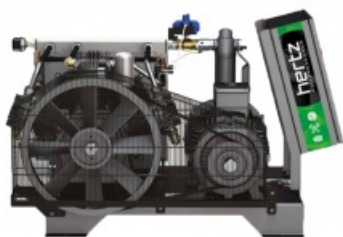

product code: **HPC BOOSTER GP
40_pump**

Maksymalne ciśnienie robocze [bar]	40
Minimalne ciśnienie robocze [bar]	15
Moc silnika [kW]	30
Wymiary [mm]	1500 x 1025 x 957
Waga [kg]	594

Warianty produktu

Index

Price

Reciprocatingl air compressor Hertz HPC BOOSTER GP 40_pump
HPC BOOSTER GP 40_pump

Product prices will become visible after signing in.

Gallery