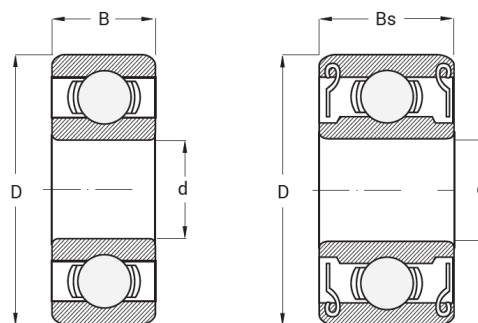

product code: R8-ZZ-MTM
product ean: 5907772149058

Warianty produktu

Index	Price
Bearing R8 ZZ R8-ZZ-MTM	Product prices will become visible after signing in.

Gallery

ZZ & 2RS