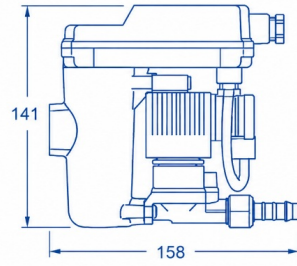

product code: **2000018**

Capacity [m3/min]	6.5
Operating pressure (bar [g])	08 ... 16
Operating voltage	230 VAC / 50 ... 60 Hz
Condensate inlet	1 x G1/2"
Temperature min/max (°C)	+1 ... +60
Application	Oil-contaminated condensate
Order ref. with cable (2,5m) + angle plug	4046204

Options

Optionally, the following operating voltage variants are also available: 200 VAC / 115 VAC / 100 VAC.

Warianty produktu

Index	Price
BEKOMAT 12 - automatic condensate drain with alarm contact and test function 2000018	Product prices will become visible after signing in.

Gallery

Głębokość: 65
Długość PN: 116 (bez przyłącza węzowego)

Wszystkie wymiary podane są w mm.