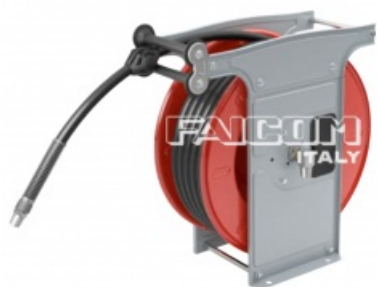

Karta produktu: ATEX hose reel without hose. Capacity:
15 m 20 mm OD hose - In. 1/4" F - Out. 1/4" M

product code: **EXA4G1415ST**

Medium	Smar
Ciśnienie [bar]	400
Średnica wlotu	1/4" F
Średnica wylotu	1/4" M
Waga [kg]	15,5

Warianty produktu

Index	Price
ATEX hose reel without hose. Capacity: 15 m 20 mm OD hose - In. 1/4" F - Out. 1/4" M EXA4G1415ST	Product prices will become visible after signing in.