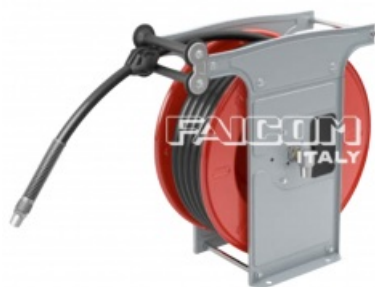

Karta produktu: ATEX hose reel without hose. Capacity:  
15 m 20 mm OD hose - In. 1/4" F - Out. 1/4" M

product code: **EXA4G1415ST**

Medium	Smar
Ciśnienie [bar]	400
Średnica wlotu	1/4" F
Średnica wylotu	1/4" M
Waga [kg]	15,5

## Warianty produktu

Index	Price
<b>ATEX hose reel without hose. Capacity: 15 m 20 mm OD hose - In. 1/4" F - Out. 1/4" M</b> <b>EXA4G1415ST</b>	Product prices will become visible after signing in.