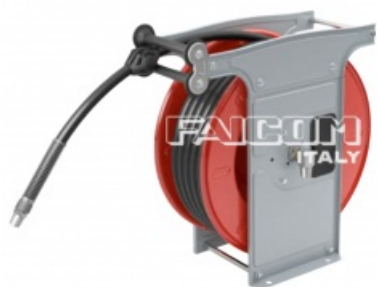

Karta produktu: ATEX hose reel without hose. Capacity:  
15 m 20 mm OD hose - In. 1/4" F - Out. 1/4" M

product code: **EXA4G1415ST**

Medium	Smar
Ciśnienie [bar]	400
Średnica wlotu	1/4" F
Średnica wylotu	1/4" M
Waga [kg]	15,5

## Warianty produktu

Index	Price
<b>ATEX hose reel without hose. Capacity: 15 m 20 mm OD hose - In. 1/4" F - Out. 1/4" M</b> <b>EXA4G1415ST</b>	Product prices will become visible after signing in.