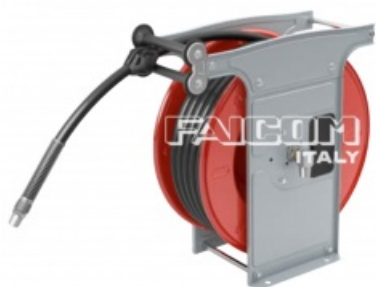

Karta produktu: ATEX hose reel with rubber hose  
10x17 (3/8") length 15 m - In. 3/8" F - Out. 3/8" M

product code: **EXA181015**

Measured medium	<b>Air/Water</b>
Ciśnienie [bar]	<b>18</b>
Średnica wlotu	<b>3/8" F</b>
Średnica wylotu	<b>3/8" M</b>
Hose diam.	<b>10 x 17</b>
Długość węża [m]	<b>15</b>
Hose material	<b>Rubber</b>

## Warianty produktu

Index	Price
<b>ATEX hose reel with rubber hose 10x17 (3/8") length 15 m - In. 3/8" F - Out. 3/8" M</b> <b>EXA181015</b>	Product prices will become visible after signing in.