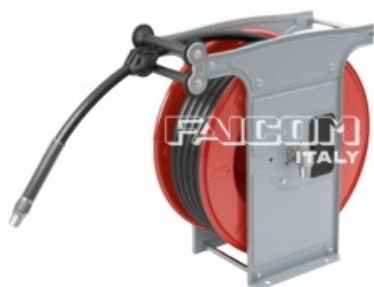

Karta produktu: ATEX hose reel with rubber hose
10x17 (3/8") length 15 m - In. 3/8" F - Out. 3/8" M

product code: **EXA181015**

Measured medium	Air/Water
Ciśnienie [bar]	18
Średnica wlotu	3/8" F
Średnica wylotu	3/8" M
Hose diam.	10 x 17
Długość węży [m]	15
Hose material	Rubber

Warianty produktu

Index	Price
ATEX hose reel with rubber hose 10x17 (3/8") length 15 m - In. 3/8" F - Out. 3/8" M EXA181015	Product prices will become visible after signing in.