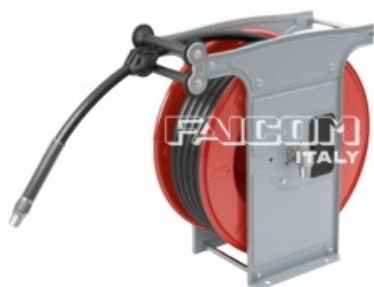

Karta produktu: ATEX hose reel with rubber hose
10x17 (3/8") length 20 m - In. 3/8" F - Out. 3/8" M

product code: **EXA181020**

Medium	Powietrze/Woda
Ciśnienie [bar]	18
Średnica wlotu	1/4" F
Średnica wylotu	1/4" M
Średnica węża	10 x 17
Długość węża [m]	20
Materiał węża	Guma

Warianty produktu

Index	Price
ATEX hose reel with rubber hose 10x17 (3/8") length 20 m - In. 3/8" F - Out. 3/8" M EXA181020	Product prices will become visible after signing in.