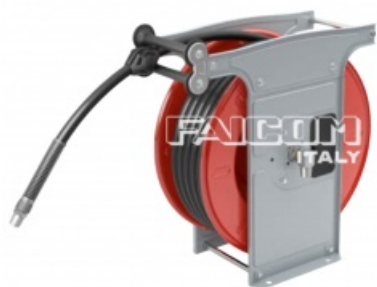

Karta produktu: ATEX hose reel with hose 1/4" EN 853  
2SN length 15 m - In. 1/4" F - Out. 1/4" M

product code: **EXA4G1415**

Measured medium	Grease
Ciśnienie [bar]	400
Średnica wlotu	1/4" F
Średnica wylotu	1/4" M
Hose diam.	1/4"
Długość węża [m]	15
Hose material	2SN Rubber
Weight [kg]	21

## Warianty produktu

Index	Price
<b>ATEX hose reel with hose 1/4" EN 853 2SN length 15 m - In. 1/4" F - Out. 1/4" M</b> <b>EXA4G1415</b>	Product prices will become visible after signing in.