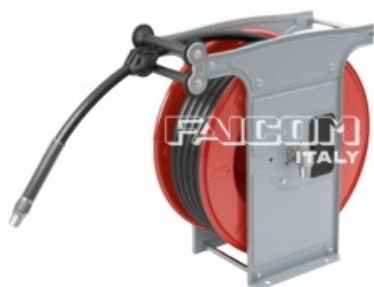

Karta produktu: ATEX hose reel without hose. Capacity:
20 m 20 mm OD hose - In. 1/4" F - Out. 1/4" M

product code: **EXAL4G1420ST**

Medium	smar
Ciśnienie [bar]	400
Średnica wlotu	1/4" F
Średnica wylotu	1/4" M
Waga [kg]	19

Warianty produktu

Index	Price
ATEX hose reel without hose. Capacity: 20 m 20 mm OD hose - In. 1/4" F - Out. 1/4" M EXAL4G1420ST	Product prices will become visible after signing in.