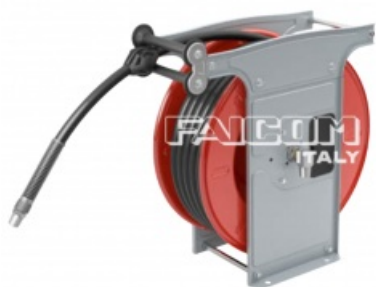

Karta produktu: ATEX hose reel without hose. Capacity:  
20 m 20 mm OD hose - In. 1/4" F - Out. 1/4" M

product code: **EXAL4G1420ST**

Medium	<b>smar</b>
Ciśnienie [bar]	<b>400</b>
Średnica wlotu	<b>1/4" F</b>
Średnica wylotu	<b>1/4" M</b>
Waga [kg]	<b>19</b>

## Warianty produktu

Index	Price
<b>ATEX hose reel without hose. Capacity: 20 m 20 mm OD hose - In. 1/4" F - Out. 1/4" M</b> <b>EXAL4G1420ST</b>	Product prices will become visible after signing in.