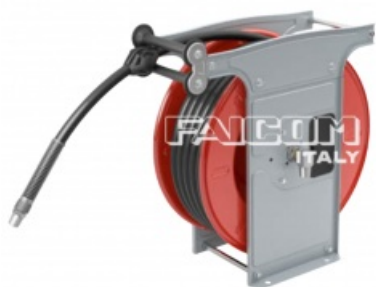

Karta produktu: ATEX hose reel without hose. Capacity:  
20 m 20 mm OD hose - In. 3/8" F - Out. 3/8" M

product code: **EXAL4G3820ST**

Medium	Smar
Ciśnienie [bar]	400
Średnica wlotu	3/8" F
Średnica wylotu	3/8" M
Waga [kg]	19

## Warianty produktu

Index	Price
<b>ATEX hose reel without hose. Capacity: 20 m 20 mm OD hose - In. 3/8" F - Out. 3/8" M</b> <b>EXAL4G3820ST</b>	Product prices will become visible after signing in.