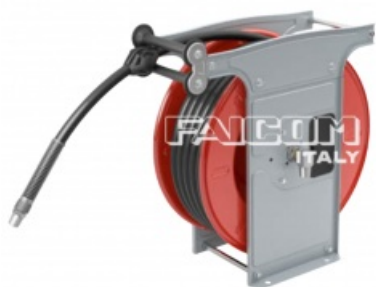

Karta produktu: ATEX hose reel without hose. Capacity:
20 m 20 mm OD hose - In. 3/8" F - Out. 3/8" M

product code: **EXAL4H3820ST**

Medium	Woda
Ciśnienie [bar]	400
Średnica wlotu	3/8" F
Średnica wylotu	3/8" M
Waga [kg]	19

Warianty produktu

Index	Price
ATEX hose reel without hose. Capacity: 20 m 20 mm OD hose - In. 3/8" F - Out. 3/8" M EXAL4H3820ST	Product prices will become visible after signing in.