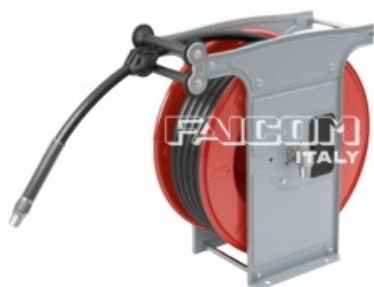

Karta produktu: ATEX hose reel without hose. Capacity:
20 m 20 mm OD hose - In. 3/8" F - Out. 3/8" M

product code: **EXAL4H3820ST**

Medium	Woda
Ciśnienie [bar]	400
Średnica wlotu	3/8" F
Średnica wylotu	3/8" M
Waga [kg]	19

Warianty produktu

Index	Price
ATEX hose reel without hose. Capacity: 20 m 20 mm OD hose - In. 3/8" F - Out. 3/8" M EXAL4H3820ST	Product prices will become visible after signing in.