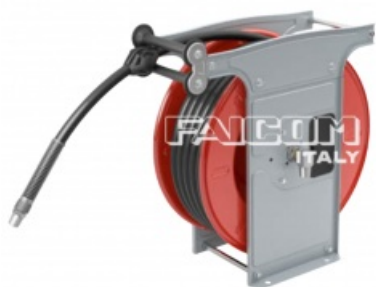

Karta produktu: ATEX hose reel without hose. Capacity:
20 m 20 mm OD hose - In. 3/8" F - Out. 3/8" M

product code: **EXAL603820ST**

Medium	Powietrze/Woda/Olej
Ciśnienie [bar]	60
Średnica wlotu	3/8" F
Średnica wylotu	3/8" M
Waga [kg]	19

Warianty produktu

Index	Price
ATEX hose reel without hose. Capacity: 20 m 20 mm OD hose - In. 3/8" F - Out. 3/8" M EXAL603820ST	Product prices will become visible after signing in.