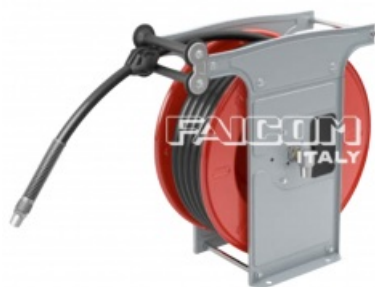

Karta produktu: ATEX hose reel without hose. Capacity:
20 m 20 mm OD hose - In. 3/8" F - Out. 3/8" M

product code: **EXAL603820ST**

Medium	Powietrze/Woda/Olej
Ciśnienie [bar]	60
Średnica wlotu	3/8" F
Średnica wylotu	3/8" M
Waga [kg]	19

Warianty produktu

Index	Price
ATEX hose reel without hose. Capacity: 20 m 20 mm OD hose - In. 3/8" F - Out. 3/8" M EXAL603820ST	Product prices will become visible after signing in.