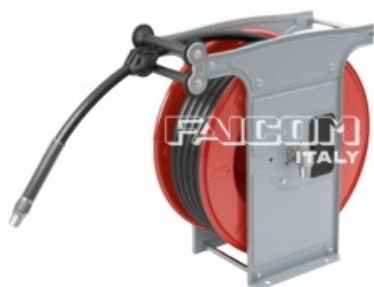

Karta produktu: ATEX hose reel without hose. Capacity:
20 m 20 mm OD hose - In. 3/8" F - Out. 3/8" M

product code: **EXAL603820ST**

Medium	Powietrze/Woda/Olej
Ciśnienie [bar]	60
Średnica wlotu	3/8" F
Średnica wylotu	3/8" M
Waga [kg]	19

Warianty produktu

Index	Price
ATEX hose reel without hose. Capacity: 20 m 20 mm OD hose - In. 3/8" F - Out. 3/8" M EXAL603820ST	Product prices will become visible after signing in.