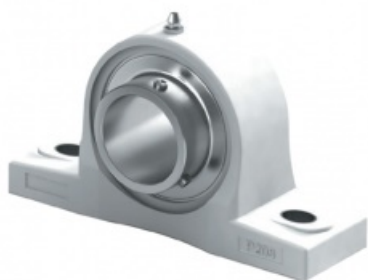

product code: **SUCP212-TP-MTM**  
product ean: **5907772139189**

d [mm]	60
h [mm]	69,8
a [mm]	241
e [mm]	184
b [mm]	70
S1 [mm]	20
S2 [mm]	23
g [mm]	25
W [mm]	138
Bi [mm]	65,1
n [mm]	25,4
Bolt	M16
Note:	-

## Warianty produktu

Index	Price
<b>Pillow Block Stainless Steel Thermoplastic SUCP212-TP SUCP212-TP-MTM</b>	Product prices will become visible after signing in.