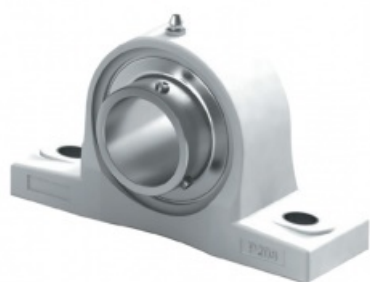

Karta produktu: Pillow Block Stainless Steel
Thermoplastic SUCP212-TP

product code: **SUCP212-TP-MTM**

product ean: **5907772139189**

d [mm]	60
h [mm]	69,8
a [mm]	241
e [mm]	184
b [mm]	70
S1 [mm]	20
S2 [mm]	23
g [mm]	25
W [mm]	138
Bi [mm]	65,1
n [mm]	25,4
Bolt	M16
Note:	-

Warianty produktu

Index	Price
Pillow Block Stainless Steel Thermoplastic SUCP212-TP SUCP212-TP-MTM	Product prices will become visible after signing in.