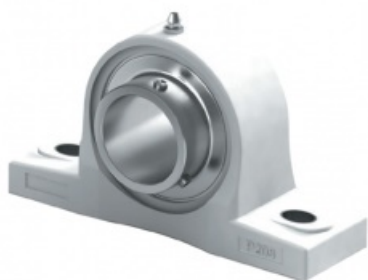

Karta produktu: Pillow Block Stainless Steel
Thermoplastic SUCP212-TP

product code: **SUCP212-TP-MTM**
product ean: **5907772139189**

d [mm]	60
h [mm]	69,8
a [mm]	241
e [mm]	184
b [mm]	70
S1 [mm]	20
S2 [mm]	23
g [mm]	25
W [mm]	138
Bi [mm]	65,1
n [mm]	25,4
Śruba	M16
Uwaga	-

Warianty produktu

Index	Price
Pillow Block Stainless Steel Thermoplastic SUCP212-TP SUCP212-TP-MTM	Product prices will become visible after signing in.