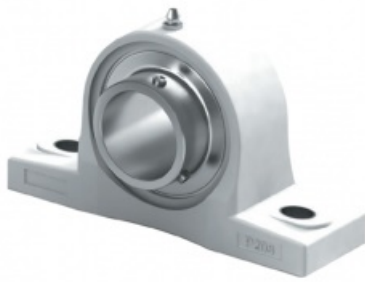

Karta produktu: Pillow Block Stainless Steel  
Thermoplastic SUCP206-TP

product code: **SUCP206-TP-MTM**  
product ean: **5907772139127**

d [mm]	30
h [mm]	42,9
a [mm]	163
e [mm]	119
b [mm]	46
S1 [mm]	14
S2 [mm]	18
g [mm]	17,8
W [mm]	84
Bi [mm]	38,1
n [mm]	15,9
Bolt	M10
Note:	-

## Warianty produktu

Index	Price
<b>Pillow Block Stainless Steel Thermoplastic SUCP206-TP SUCP206-TP-MTM</b>	Product prices will become visible after signing in.