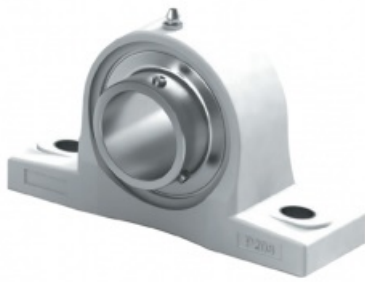

Karta produktu: Pillow Block Stainless Steel
Thermoplastic SUCP206-TP

product code: **SUCP206-TP-MTM**
product ean: **5907772139127**

d [mm]	30
h [mm]	42,9
a [mm]	163
e [mm]	119
b [mm]	46
S1 [mm]	14
S2 [mm]	18
g [mm]	17,8
W [mm]	84
Bi [mm]	38,1
n [mm]	15,9
Śruba	M10
Uwaga	-

Warianty produktu

Index	Price
Pillow Block Stainless Steel Thermoplastic SUCP206-TP SUCP206-TP-MTM	Product prices will become visible after signing in.