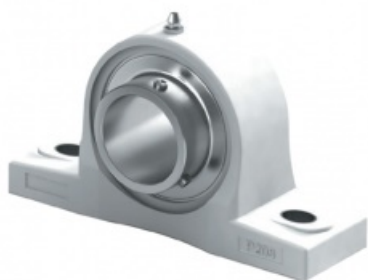

product code: **SUCP206-TP-MTM**
product ean: **5907772139127**

d [mm]	30
h [mm]	42,9
a [mm]	163
e [mm]	119
b [mm]	46
S1 [mm]	14
S2 [mm]	18
g [mm]	17,8
W [mm]	84
Bi [mm]	38,1
n [mm]	15,9
Śruba	M10
Uwaga	-

Warianty produktu

Index	Price
Pillow Block Stainless Steel Thermoplastic SUCP206-TP SUCP206-TP-MTM	Product prices will become visible after signing in.

Gallery