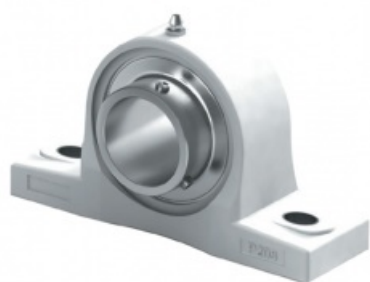

Karta produktu: Pillow Block Stainless Steel  
Thermoplastic SUCP206-TP

product code: **SUCP206-TP-MTM**

product ean: **5907772139127**

d [mm]	30
h [mm]	42,9
a [mm]	163
e [mm]	119
b [mm]	46
S1 [mm]	14
S2 [mm]	18
g [mm]	17,8
W [mm]	84
Bi [mm]	38,1
n [mm]	15,9
Bolt	M10
Note:	-

## Warianty produktu

Index	Price
<b>Pillow Block Stainless Steel Thermoplastic SUCP206-TP SUCP206-TP-MTM</b>	Product prices will become visible after signing in.