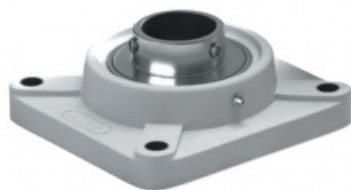

product code: **SUCF209-TP-MTM**
product ean: **5907772138953**

d [mm]	45
a [mm]	137
e [mm]	105
i [mm]	22
g [mm]	18
l [mm]	38
s [mm]	16
z [mm]	52,2
Bi [mm]	49,2
n [mm]	19
Śruba	M14

Warianty produktu

Index

Pillow Block Stainless Steel Thermoplastic SUCF209-TP
SUCF209-TP-MTM

Price

Product prices will become visible after signing in.

Gallery