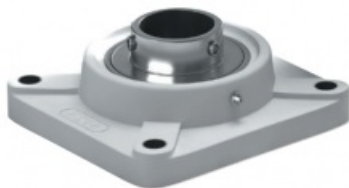

product code: **SUCF209-TP-MTM**

product ean: **5907772138953**

d [mm]	45
a [mm]	137
e [mm]	105
i [mm]	22
g [mm]	18
l [mm]	38
s [mm]	16
z [mm]	52,2
Bi [mm]	49,2
n [mm]	19
Śruba	M14

### Index

**Pillow Block Stainless Steel Thermoplastic SUCF209-TP  
SUCF209-TP-MTM**