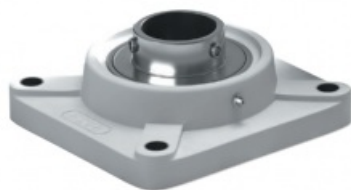

product code: **SUCF209-TP-MTM**

product ean: **5907772138953**

d [mm]	45
a [mm]	137
e [mm]	105
i [mm]	22
g [mm]	18
l [mm]	38
s [mm]	16
z [mm]	52,2
Bi [mm]	49,2
n [mm]	19
Bolt	M14

Warianty produktu

Index

Price

**Pillow Block Stainless Steel Thermoplastic SUCF209-TP
SUCF209-TP-MTM**

Product prices will become visible after signing in.