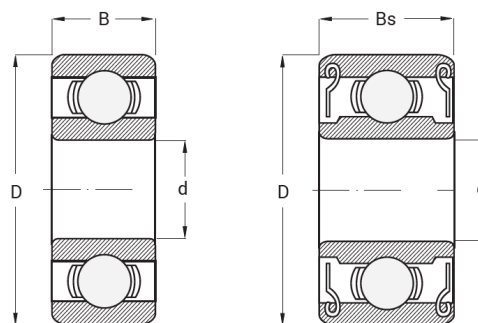

product code: **R8-2RSC3-MTM**

product ean: **5907772128688**

d [mm]	12,7000
D [mm]	28,5750
B [mm]	6,3500
Bs [mm]	7,9375
load rating dynam. [N]	3932
load rating stat. [N]	2073
Weight [kg]	0,0150

Warianty produktu

Index	Price
Bearing R8 2RSC3 R8-2RSC3-MTM	Product prices will become visible after signing in.

Gallery

ZZ & 2RS