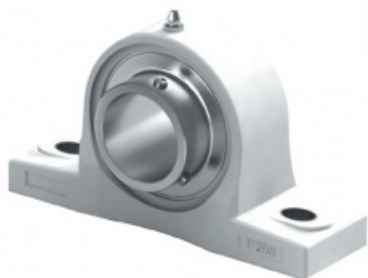

Karta produktu: Pillow Block Stainless Steel  
Thermoplastic SUCP211-TP

product code: **SUCP211-TP-MTM**  
product ean: **5907772139172**

d [mm]	55
h [mm]	63,5
a [mm]	219
e [mm]	171
b [mm]	60
S1 [mm]	20
S2 [mm]	23
g [mm]	23
W [mm]	125
Bi [mm]	55,6
n [mm]	22,2
Bolt	M16
Note:	-

## Warianty produktu

Index	Price
<b>Pillow Block Stainless Steel Thermoplastic SUCP211-TP SUCP211-TP-MTM</b>	Product prices will become visible after signing in.