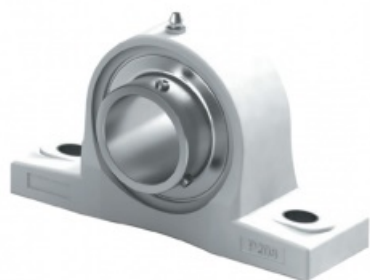

Karta produktu: Pillow Block Stainless Steel
Thermoplastic SUCP211-TP

product code: **SUCP211-TP-MTM**

product ean: **5907772139172**

d [mm]	55
h [mm]	63,5
a [mm]	219
e [mm]	171
b [mm]	60
S1 [mm]	20
S2 [mm]	23
g [mm]	23
W [mm]	125
Bi [mm]	55,6
n [mm]	22,2
Śruba	M16
Uwaga	-

Warianty produktu

Index	Price
Pillow Block Stainless Steel Thermoplastic SUCP211-TP SUCP211-TP-MTM	Product prices will become visible after signing in.