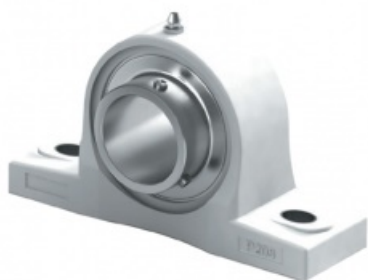

product code: **SUCP211-TP-MTM**
product ean: **5907772139172**

d [mm]	55
h [mm]	63,5
a [mm]	219
e [mm]	171
b [mm]	60
S1 [mm]	20
S2 [mm]	23
g [mm]	23
W [mm]	125
Bi [mm]	55,6
n [mm]	22,2
Śruba	M16
Uwaga	-

Warianty produktu

Index	Price
Pillow Block Stainless Steel Thermoplastic SUCP211-TP SUCP211-TP-MTM	Product prices will become visible after signing in.

Gallery