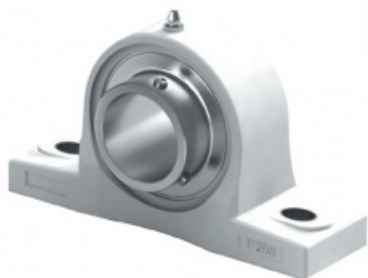

Karta produktu: Pillow Block Stainless Steel  
Thermoplastic SUCP205-TP

product code: **SUCP205-TP-MTM**

product ean: **5907772139110**

d [mm]	25
h [mm]	36,5
a [mm]	140,5
e [mm]	105
b [mm]	38
S1 [mm]	12
S2 [mm]	15
g [mm]	14,5
W [mm]	71
Bi [mm]	34
n [mm]	14,3
Śruba	M10
Uwaga	-

## Warianty produktu

Index	Price
<b>Pillow Block Stainless Steel Thermoplastic SUCP205-TP SUCP205-TP-MTM</b>	Product prices will become visible after signing in.