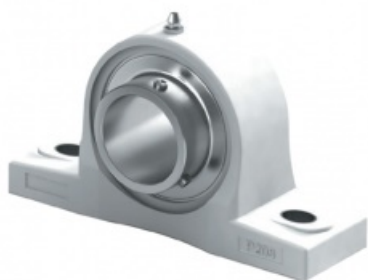

product code: **SUCP205-TP-MTM**  
product ean: **5907772139110**

d [mm]	25
h [mm]	36,5
a [mm]	140,5
e [mm]	105
b [mm]	38
S1 [mm]	12
S2 [mm]	15
g [mm]	14,5
W [mm]	71
Bi [mm]	34
n [mm]	14,3
Bolt	M10
Note:	-

## Warianty produktu

Index	Price
<b>Pillow Block Stainless Steel Thermoplastic SUCP205-TP SUCP205-TP-MTM</b>	Product prices will become visible after signing in.