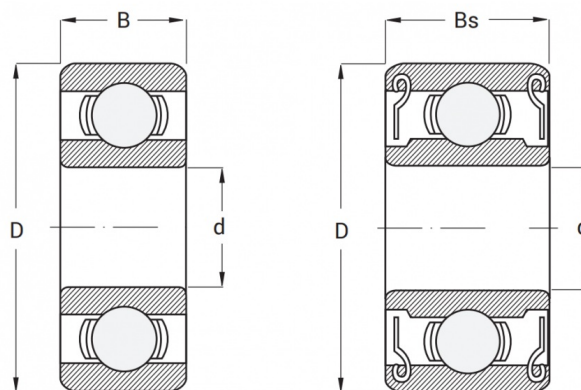

Gallery

ZZ & 2RS