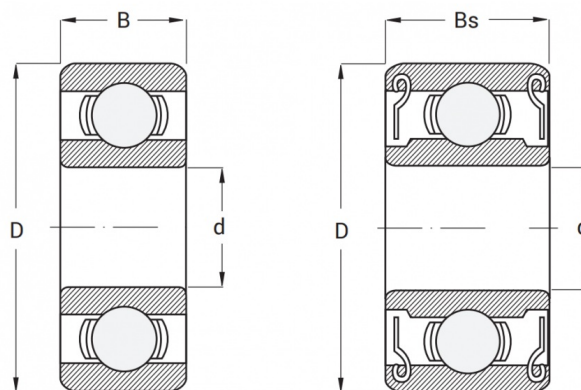

product code: **638-2RS-MTM**
product ean: **5907772117323**

| | |
|--------------------|---------|
| d [mm] | 8 |
| D [mm] | 28 |
| B [mm] | 9,0 |
| Bs [mm] | 9,0 |
| nośność dynam. [N] | 4550 |
| nośność stat. [N] | 1970 |
| Waga [kg] | 0,02830 |

Warianty produktu

| Index | Price |
|--|--|
| Bearing 638 2RS 638-2RS-MTM | Product prices will become visible after signing in. |

Gallery

ZZ & 2RS