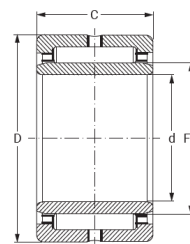

Gallery

NKI