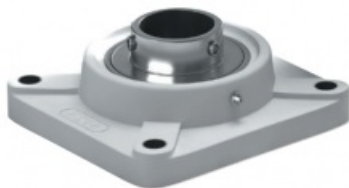

product code: **SUCF205-TP-MTM**

product ean: **5907772138915**

d [mm]	25
a [mm]	95
e [mm]	70
i [mm]	16
g [mm]	14
l [mm]	27
s [mm]	12
z [mm]	35,8
Bi [mm]	34
n [mm]	14,3
Bolt	M10

### Price

**Pillow Block Stainless Steel Thermoplastic SUCF205-TP**  
**SUCF205-TP-MTM**

Product prices will become visible after signing in.