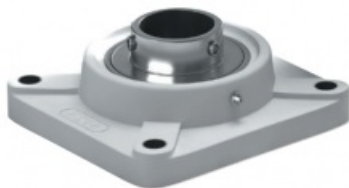

product code: **SUCF205-TP-MTM**

product ean: **5907772138915**

d [mm]	25
a [mm]	95
e [mm]	70
i [mm]	16
g [mm]	14
l [mm]	27
s [mm]	12
z [mm]	35,8
Bi [mm]	34
n [mm]	14,3
Bolt	M10

Warianty produktu

Index

Price

**Pillow Block Stainless Steel Thermoplastic SUCF205-TP
SUCF205-TP-MTM**

Product prices will become visible after signing in.

Gallery