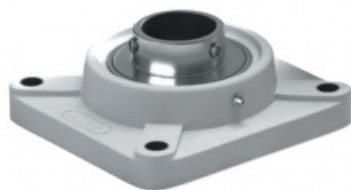

product code: **SUCF211-TP-MTM**
product ean: **5907772138977**

d [mm]	55
a [mm]	162
e [mm]	130
i [mm]	25
g [mm]	20
l [mm]	43
s [mm]	19
z [mm]	58,4
Bi [mm]	55,6
n [mm]	22,2
Śruba	M16

Warianty produktu

Index

**Pillow Block Stainless Steel Thermoplastic SUCF211-TP
SUCF211-TP-MTM**

Price

Product prices will become visible after signing in.

Gallery