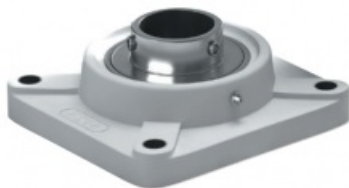

product code: **SUCF211-TP-MTM**

product ean: **5907772138977**

d [mm]	55
a [mm]	162
e [mm]	130
i [mm]	25
g [mm]	20
l [mm]	43
s [mm]	19
z [mm]	58,4
Bi [mm]	55,6
n [mm]	22,2
Śruba	M16

Warianty produktu

Index

**Pillow Block Stainless Steel Thermoplastic SUCF211-TP
SUCF211-TP-MTM**

Price

Product prices will become visible after signing in.

Gallery