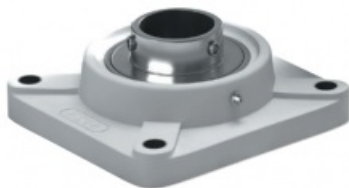

product code: **SUCF212-TP-MTM**

product ean: **5907772138984**

d [mm]	60
a [mm]	175
e [mm]	143
i [mm]	29
g [mm]	20
l [mm]	48
s [mm]	19
z [mm]	68,7
Bi [mm]	65,1
n [mm]	25,4
Bolt	M16

Warianty produktu

Index	Price
Pillow Block Stainless Steel Thermoplastic SUCF212-TP SUCF212-TP-MTM	Product prices will become visible after signing in.