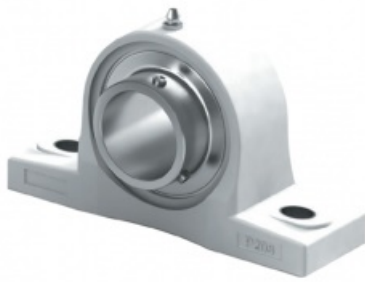

Karta produktu: Pillow Block Stainless Steel
Thermoplastic SUCP209-TP

product code: **SUCP209-TP-MTM**
product ean: **5907772139158**

d [mm]	45
h [mm]	54
a [mm]	192
e [mm]	146
b [mm]	54
S1 [mm]	17
S2 [mm]	20
g [mm]	23
W [mm]	106
Bi [mm]	49,2
n [mm]	19
Bolt	M16
Note:	-

Warianty produktu

Index	Price
Pillow Block Stainless Steel Thermoplastic SUCP209-TP SUCP209-TP-MTM	Product prices will become visible after signing in.