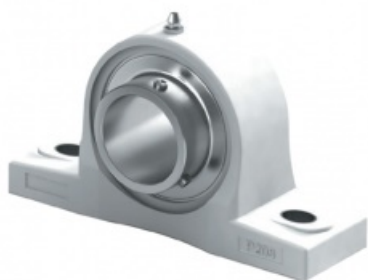

product code: **SUCP209-TP-MTM**  
product ean: **5907772139158**

d [mm]	45
h [mm]	54
a [mm]	192
e [mm]	146
b [mm]	54
S1 [mm]	17
S2 [mm]	20
g [mm]	23
W [mm]	106
Bi [mm]	49,2
n [mm]	19
Śruba	M16
Uwaga	-

## Warianty produktu

Index	Price
<b>Pillow Block Stainless Steel Thermoplastic SUCP209-TP SUCP209-TP-MTM</b>	Product prices will become visible after signing in.