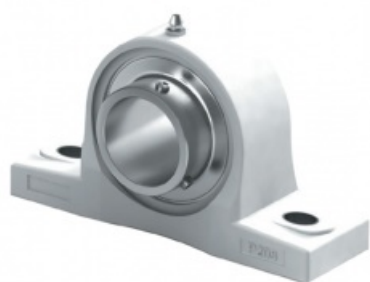

Karta produktu: Pillow Block Stainless Steel
Thermoplastic SUCP210-TP

product code: **SUCP210-TP-MTM**

product ean: **5907772139165**

d [mm]	50
h [mm]	57,2
a [mm]	206
e [mm]	159
b [mm]	60
S1 [mm]	17
S2 [mm]	20
g [mm]	23
W [mm]	114
Bi [mm]	51,6
n [mm]	19
Bolt	M16
Note:	-

Warianty produktu

Index	Price
Pillow Block Stainless Steel Thermoplastic SUCP210-TP SUCP210-TP-MTM	Product prices will become visible after signing in.