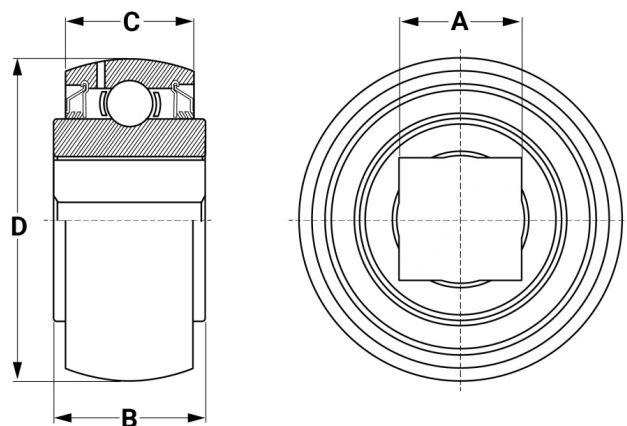

product code: **GW208-PPB8-MTM**
product ean: **5907772119938**

d [mm]	29.972
D [mm]	80
B [mm]	36.525
C [mm]	30.175
Weight [kg]	0.8
load rating dynam. [N]	30 000
load rating stat. [N]	15 000

Warianty produktu

Index	Price
Ball bearing with square bore GW208 PPB8 GW208-PPB8-MTM	Product prices will become visible after signing in.

Gallery

Product description

Łożysko swobodne, kulista bieżnia zewnętrzna, otwór kwadratowy